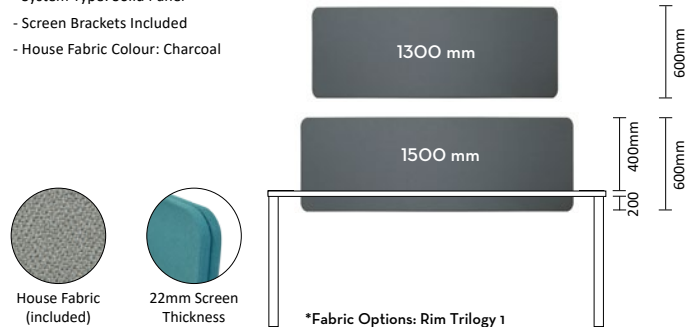

Table Top Finish Options:
White / Colour

OPTIC Screen System

350H (Imported Screen)

- System Type: Solid Panel
- Screen Brackets Included
- House Fabric Colour: Charcoal

CODE	DIMENSION
ISOUTS13CH	1300W x 13D x 350H
ISOUTS15CH	1500W x 13D x 350H

600H (Local Made Screen) **New**

- System Type: Solid Panel
- Screen Brackets Included
- House Fabric Colour: Charcoal

CODE	DIMENSION
ISOUTS1306	1300W x 22D x 600H
ISOUTS1506	1500W x 22D x 600H
FABRIC OPTION	Rim Trilogy 1 add +

Bench Double Sided x 4 pod

(Image shown 350H OPTIC Screen)

Base Finish: White / Black

Prices include 2 OPTIC 350H Screens

CODE	TOP SIZE	OVERALL SIZE	POD
VIS4SYS3015	1500L	3000L x 1500D x 725H	4
VIS4SYS3615	1800L	3600L x 1500D x 725H	4

CODE	TOP SIZE	OVERALL SIZE	POD
VIS6SYS4515	1500L	4500L x 1500D x 725H	6
VIS6SYS5415	1800L	5400L x 1500D x 725H	6

120 Degree x 3 pod

(Image shown 350H OPTIC Screen)

Base Finish: White / Black

Prices include 3 OPTIC 350H Screens