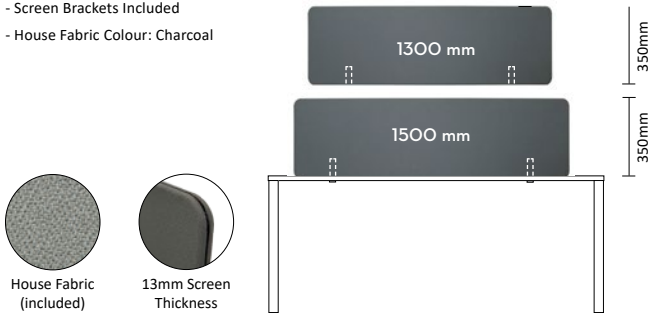

VISTA - OPTIC WORKSTATIONS

Vista angle version of our linear frame with rectangle 40 x 70 mm legs and rails. Solid perimeter frame to create 2 Pods double sided workstation.

Workstation with scalloped tops included

Table Top Finish Options:
White / Colour

OPTIC Screen System

350H (Imported Screen)

- System Type: Solid Panel
- Screen Brackets Included
- House Fabric Colour: Charcoal

CODE	DIMENSION
ISOUTS13CH	1300W x 13D x 350H
ISOUTS15CH	1500W x 13D x 350H

Bench Double Sided x 4 pod

(Image shown 350H OPTIC Screen)

Base Finish: White / Black

Prices include 2 OPTIC 350H Screens

CODE	TOP SIZE	OVERALL SIZE	POD
VIS4SYS3015	1500L	3000L x 1500D x 725H	4
VIS4SYS3615	1800L	3600L x 1500D x 725H	4

CODE	TOP SIZE	OVERALL SIZE	POD
VIS6SYS4515	1500L	4500L x 1500D x 725H	6
VIS6SYS5415	1800L	5400L x 1500D x 725H	6

120 Degree x 3 pod

(Image shown 350H OPTIC Screen)

Base Finish: White / Black

Prices include 3 OPTIC 350H Screens