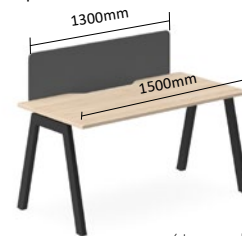

Vista Desk

Top view

Base Finish: White / Black

CODE	OVERALL SIZE
VISDES1509	1500L x 900D x 725H
VISDES1809	1800L x 900D x 725H

Bench Single Sided x 1 pod

Top view

(Image shown 350H OPTIC Screen)

Base Finish: White / Black

Prices include 1 OPTIC 350H Screen

CODE	TOP SIZE	OVERALL SIZE	POD
VISBEN1509	1500L	1500L x 900D x 725H	1
VISBEN1809	1800L	1800L x 900D x 725H	1

Prices include 1 OPTIC 600H Screen

CODE	TOP SIZE	OVERALL SIZE	POD
VISBEN1509	1500L	1500L x 900D x 725H	1
VISBEN1809	1800L	1800L x 900D x 725H	1